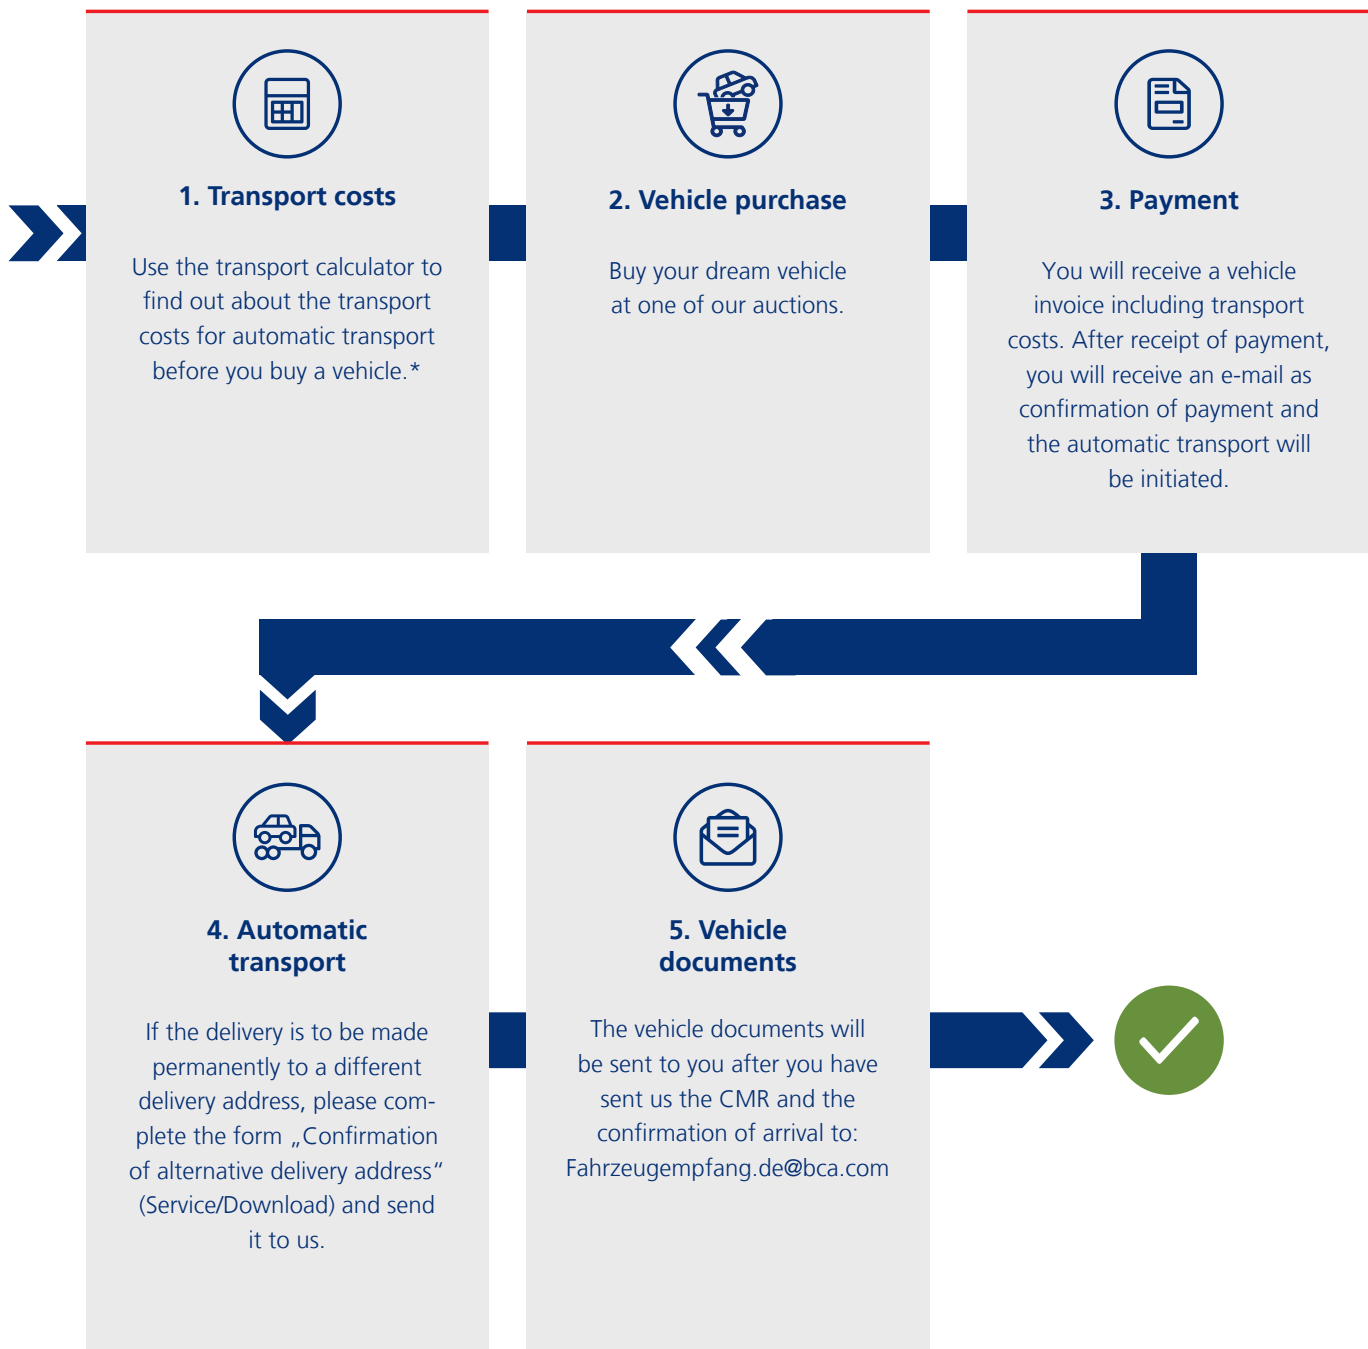

BCA TRANSPORT SERVICE

Transport process for buyers from Germany

BCA TRANSPORT SERVICE

Automatic transport for buyers in the EU (except Germany)

**Vehicles that are not mobile or rollable: For vehicles that are not roadworthy, please send a cost request by e-mail to transporte.outbound.de@bca.com. These vehicles are excluded from automatic transport.*

BCA TRANSPORT SERVICE

Transport process for buyers outside the EU